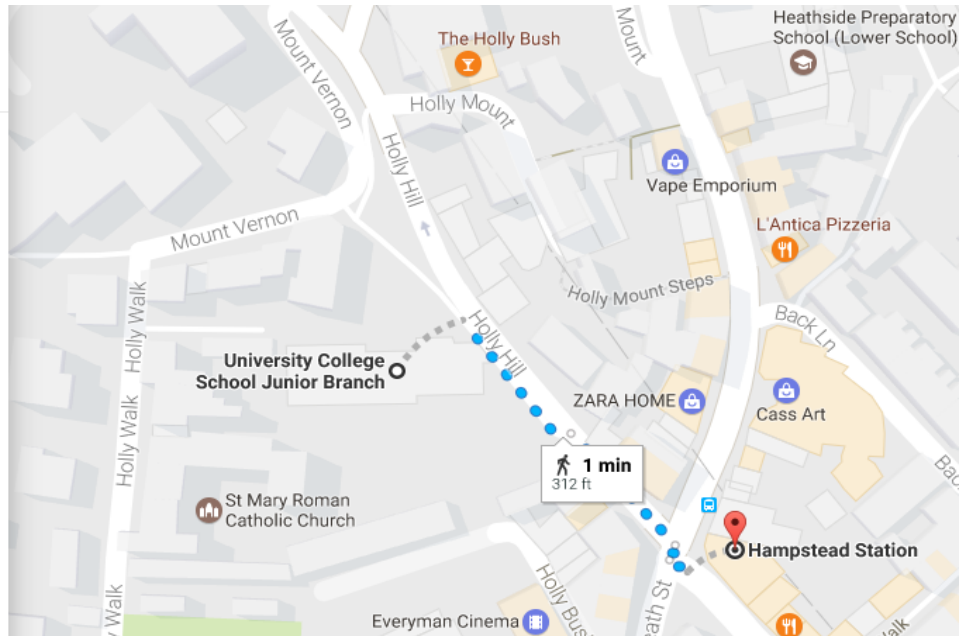

University College School - Junior Branch

11 Holly Hill
Hampstead
London
NW3 6QN

Directions:

Tube (a very short walk from Hampstead Underground Station)

Bus (on routes 46, 268 and 603)

1 min (312 ft)

via Holly Hill

Use caution - may involve errors or sections not suited for walking

University College School Junior Branch

UCS Junior Branch, 11 Holly Hill, London NW3 6QN

↑ Walk south-east towards Holly Hill

144 ft

↑ Continue onto Holly Hill

135 ft

↘ Turn right onto Heath St/B511

13 ft

↙ Turn left onto Hampstead High St/A502

[Destination will be on the left](#)

20 ft

Please write your child's name on the slip. Wednesday