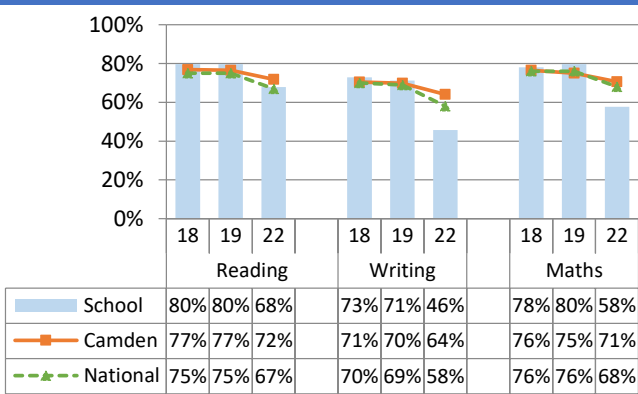

2021-22 Primary school summary

Primrose Hill

Early Year Foundation Stage - % good level of devt.

Year 1 phonics - % working at/above req standard

KS1 - % working at the expected standard or above

KS1 - % Working at greater depth

KS2 - % reaching the expected standard or above

2022 school + Camden KS2 results DO exclude provisional discounting.
2022 national results do not exclude discounting.

* combined measure - scaled score of 100 or more in reading and maths tests, and 'working at expected' for writing teacher assessments