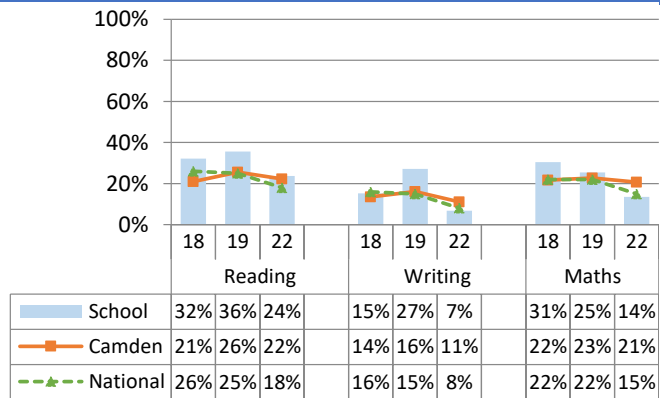

2021-22 Primary school summary

Primrose Hill

Early Year Foundation Stage - % good level of devt.

Year 1 phonics - % working at/above req standard

KS1 - % working at the expected standard or above

KS1 - % Working at greater depth

KS2 - % reaching the expected standard or above

2022 school + Camden KS2 results DO exclude provisional discounting.
2022 national results do not exclude discounting.

* combined measure - scaled score of 100 or more in reading and maths tests, and 'working at expected' for writing teacher assessments