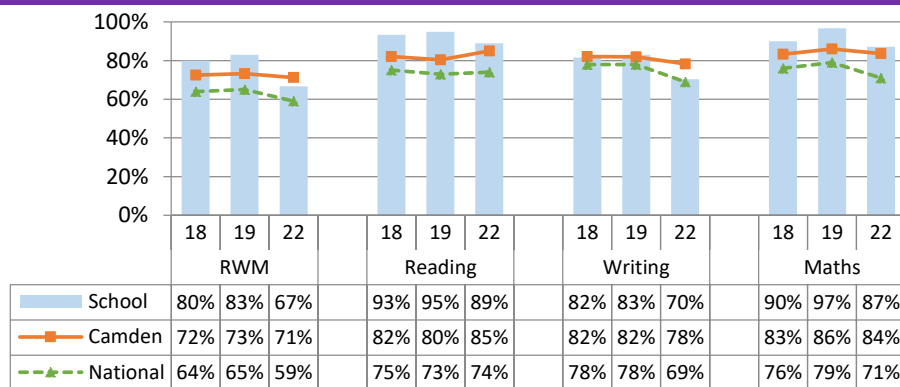

2021-22 Primary school summary

Primrose Hill

Early Year Foundation Stage - % good level of devt.

Year 1 phonics - % working at/above req standard

KS1 - % working at the expected standard or above

KS1 - % Working at greater depth

KS2 - % reaching the expected standard or above

2022 school + Camden KS2 results DO exclude provisional discounting.
2022 national results do not exclude discounting.

* combined measure - scaled score of 100 or more in reading and maths tests, and 'working at expected' for writing teacher assessments