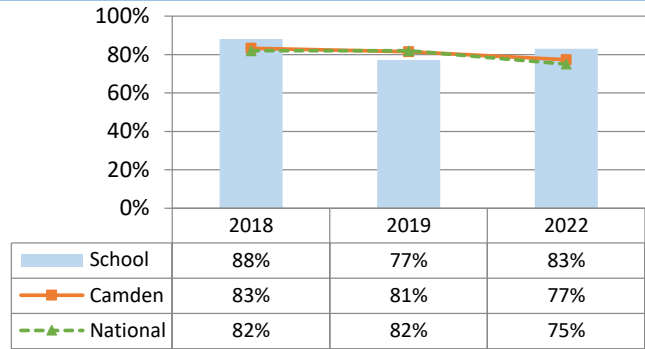

2021-22 Primary school summary

Primrose Hill

Early Year Foundation Stage - % good level of devt.

Year 1 phonics - % working at/above req standard

KS1 - % working at the expected standard or above

KS1 - % Working at greater depth

KS2 - % reaching the expected standard or above

2022 school + Camden KS2 results DO exclude provisional discounting.
2022 national results do not exclude discounting.

* combined measure - scaled score of 100 or more in reading and maths tests, and 'working at expected' for writing teacher assessments