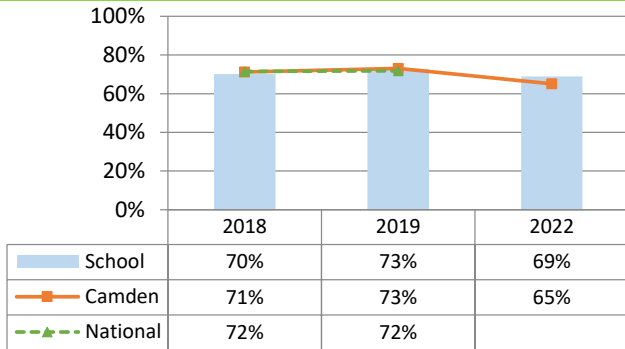

2021-22 Primary school summary

Primrose Hill

Early Year Foundation Stage - % good level of devt.

Year 1 phonics - % working at/above req standard

KS1 - % working at the expected standard or above

KS1 - % Working at greater depth

KS2 - % reaching the expected standard or above

2022 school + Camden KS2 results DO exclude provisional discounting.
2022 national results do not exclude discounting.

* combined measure - scaled score of 100 or more in reading and maths tests, and 'working at expected' for writing teacher assessments